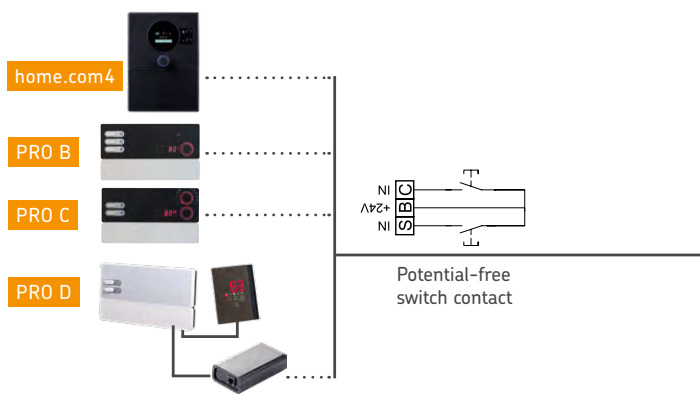

## CUSTOMER

HOUSE BUS SYSTEM

Based on RS485  
(direct connection):

Only with interface converter:

REMOTE START

ONLY ON / OFF

MySentio Remote:

Simple switch: