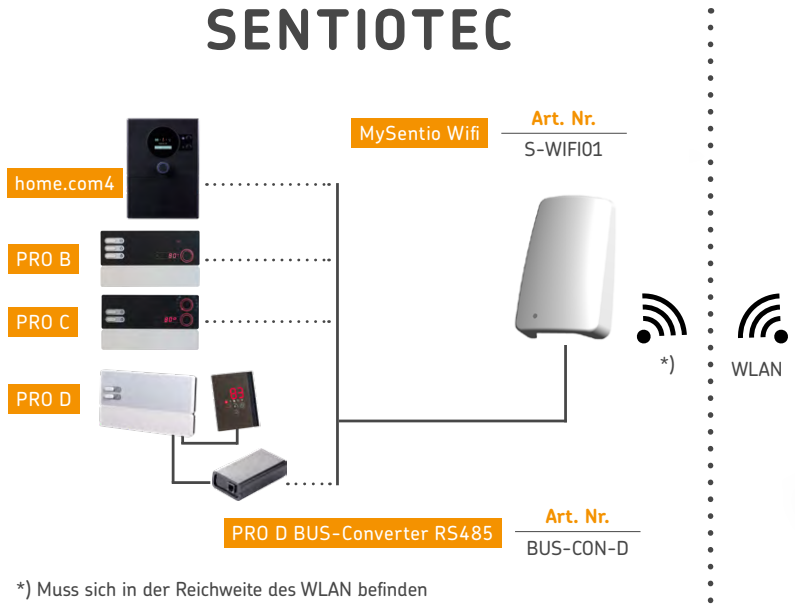

Übersicht Konnektivität home.com4 & PRO Serie

INTERNET

KUNDE