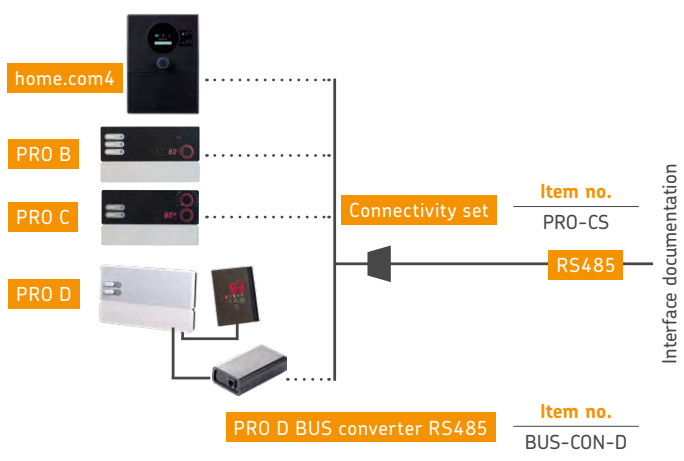

## CUSTOMER

HOUSE BUS SYSTEM

Based on RS485  
(direct connection):

Only with interface converter:

REMOTE START

ONLY ON / OFF

MySentio Remote:

Simple switch: