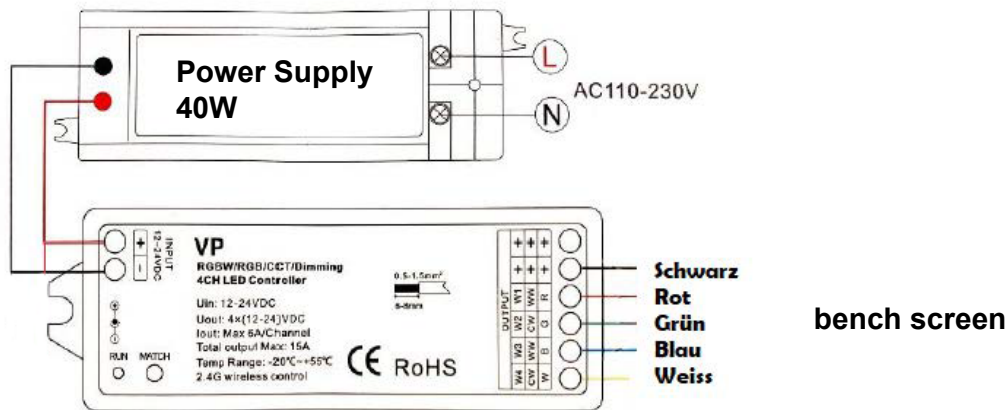

LED-Set Basic Large

1-053-373

Pcs	Description	Keyword	Art.-Nr.
1	LED Tube 1,4m	LED-TB-14	1-047-862
1	Power supply	LED-PWS-24-40	1-052-972
1	Remote unit with 1 zone	LR-1Z	1-051-771
1	Wireless driver	LC-CV-VP	1-051-767

Bench screen

1x  1-047-862 / LED TB-14 25,2W

  DIVISION OF HARVIA GROUP	LED-Set Basic Large	LED-BA-L / 1-053-373
	Basic Massiv Large 194,5x186,5x204cm	
	Maßstab:	Datum 17.07.2019
	Gez. Schachermair	Letzte Änd.