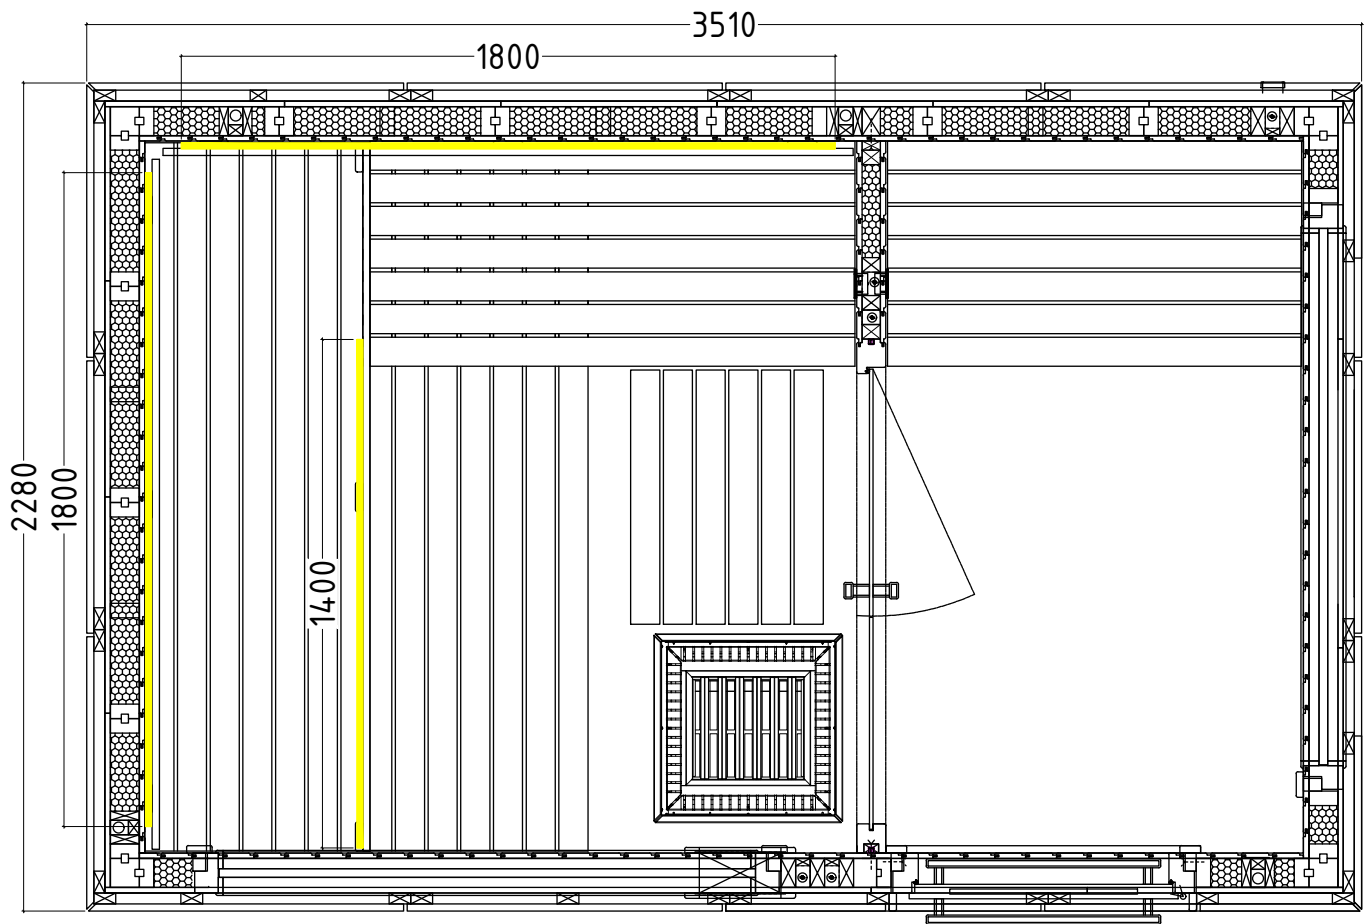

LED-Set Alpina Cabin

1-053-794

Pcs	Description	Keyword	Art.-Nr.
2	LED Tube 1,8m	LED-TB-18	1-047-863
1	LED Tube 1,4m	LED-TB-14	1-047-862
1	Power supply	LED-PWS-24-90	1-047-972
1	Remote unit with 4 zone	LR-4Z	1-052-087
2	Wireless driver	LC-CV-VP	1-051-767

Backrest

Bench screen

	LED-Set Alpina Cabin		LED-ALP1 / 1-053-794	
	Alpina Large View / Panorama			
	Alpina Medium View / Panorama	Gez. Schachermair	Datum 08.02.2024	
		Letzte Änderung	Datum 12.02.2024	