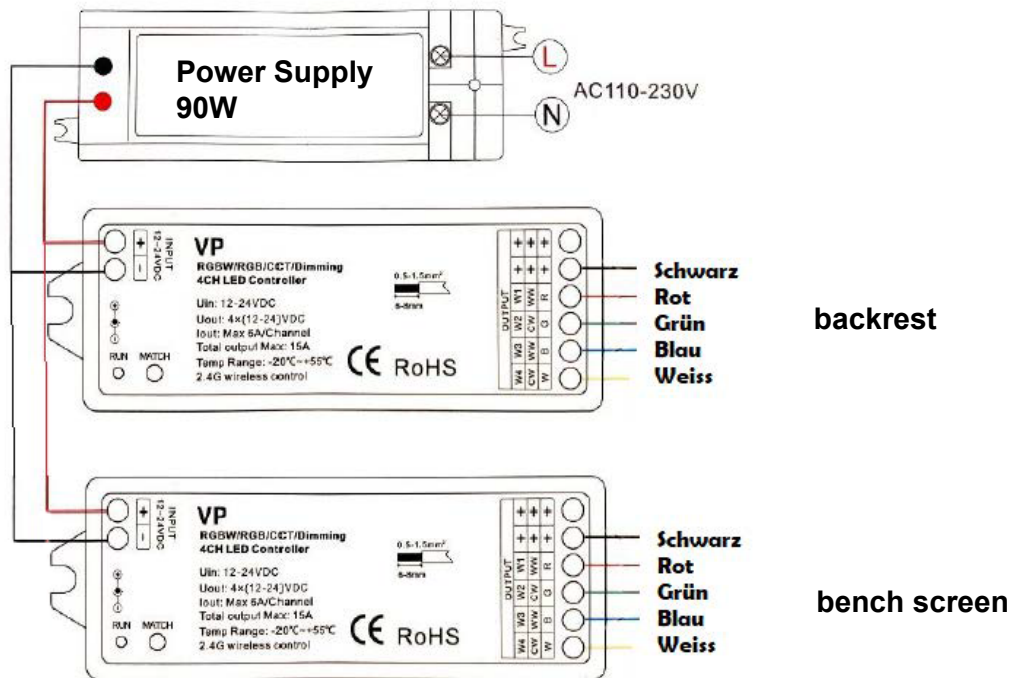

LED-Set Alpina Cabin

1-053-794

Pcs	Description	Keyword	Art.-Nr.
2	LED Tube 1,8m	LED-TB-18	1-047-863
1	LED Tube 1,4m	LED-TB-14	1-047-862
1	Power supply	LED-PWS-24-90	1-047-972
1	Remote unit with 4 zone	LR-4Z	1-052-087
2	Wireless driver	LC-CV-VP	1-051-767

Backrest

Bench screen

	LED-Set Alpina Cabin		LED-ALP1 / 1-053-794	
	Alpina Large View / Panorama			
	Alpina Medium View / Panorama	Gez. Schachermair	Datum 08.02.2024	
		Letzte Änderung	Datum 12.02.2024	