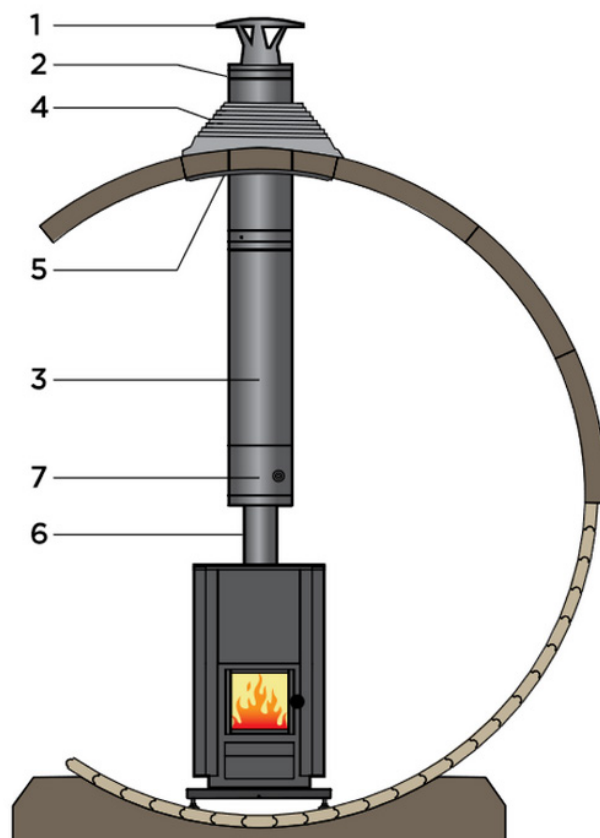

Damper plate (Nr. 7)

(WHP270SP; WHP270SPM black;)