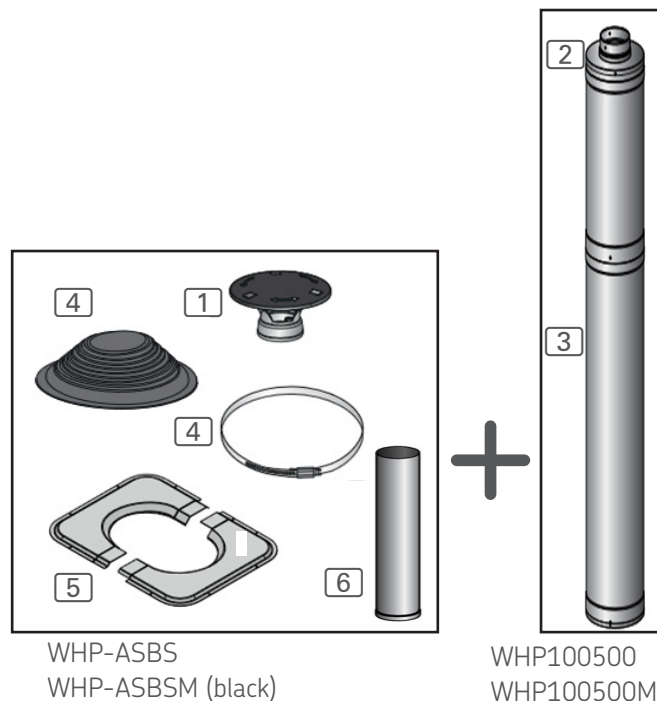

## Article number

- Art.-Nr.: 1-053-308 / WHP1500BS steel
- Art.-Nr.: 1-053-305 / WHP1500BSM black

## Description

Chimney set for a Barrel sauna

Scope of delivery - two packages:

WHP1500BS = WHP-ASBS + WHP1000500

WHP1500BSM = WHP-ASBSM + WHP1000500M